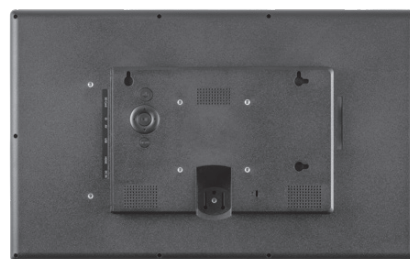

Datasheet Signage Displays

PRO DVX | ALWAYS ON

Signage Displays

SD-18

Panel

Size	18.5"
Resolution	1366 x 768
Brightness	250 cd/m2
Viewing Angle	H 170° / V 170°
Contrast Ratio	800 : 1

Physical

Housing	Plastic
Color	Black
Weight	3000 g
Dimensions	468 x 288 x 38 mm
Mounting / VESA	VESA 100
Power Supply	12 V / 2 A
Power Usage	12 Watt

Other

Media Player	YES
Video Input	HDMI
Video Support	AVI, H.264, MKV, MOV, MPG, MPEG2, MPEG4, RM, RMVB, TS etc.
Auto Play & Loop	YES
Photo Support	JPEG, BMP
Card Slot	SD/MMC/MS
Speakers	2 x 2 W
Audio Support	AAC, MP3